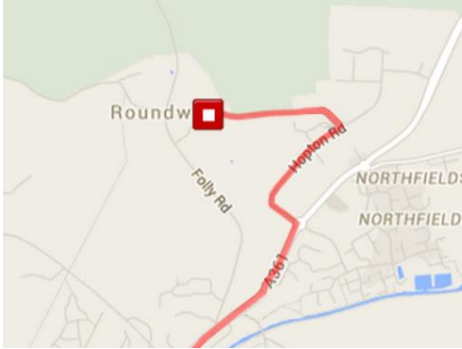

OUR LOCATION

To reach Traction Direct:

- Follow A361 through Devizes, PAST Subway (do not take Folly Road) until you reach a roundabout with B&Q on the corner.
- Take the first left up Hopton road. Follow this road as it bears right.
- Turn left for Roundway Hill Business Centre - you should see this sign:

DIRECTIONS TO TRACTION DIRECT

- Follow this road as it bears left until you reach Roundway Hill Business Centre, and Traction.

DIRECTIONS

**UNIT 4
ROUNDWAY HILL BUSINESS CENTRE
DEVIZES
SN10 2LT**

+44 (0)1380 738950