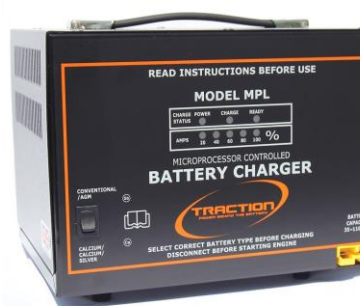

BATTERY CHARGERS

TRACTION DIRECT,
ROUNDWAY HILL BUSINESS CENTRE,
DEVIZES, WILTSHIRE SN10 2LT

+44 (0)1380 738950
UK.SALES@TRACTION-DIRECT.COM
TRACTION-DIRECT.CO.UK